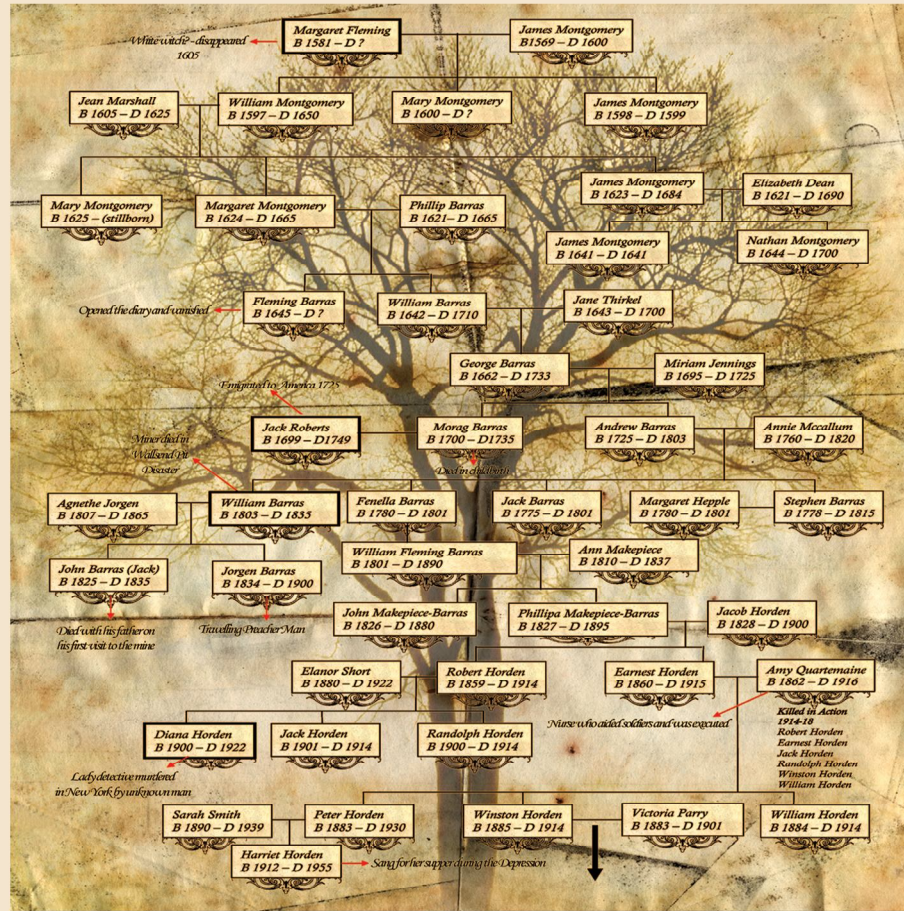

240mm

120mm

120mm

# Manning

## MARGARET'S CHILDREN

### ANSER'S TREE II

festival music  
2011.11

Copyright Guy Manning & Festival Music (F2). All rights reserved.

120mm